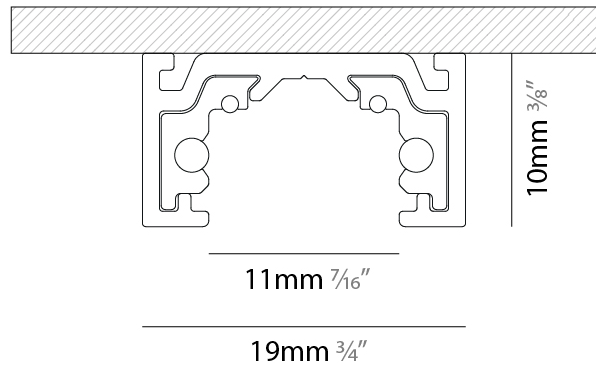

PROJECT	
TYPE	
SPECIFIER	
QUANTITY	
DATE	

MINIMAL TRACK TRACK

A3MINTRK-SUR-SYS

base number

1. To build a product code in our configurator select the specify button on the base model # product page
2. To build a manual product code on this datasheet choose from the options listed below in blue font and add the suffix to the base model #

GENERAL

Series: Minimal Track
Brand: Prolicht
Division: Architectural
Mounting Type: Track
Mounting Location: Ceiling
Subcategory: Modular Systems

PHYSICAL

Fixture Finish: SSR / BKV / CWI / CRY / HAB / UFT / ITA / RUA / FTG / MYG / LOD / PUS / FRO / FUP / KIA / POP / BLS / SPG / MEY / GOH / GUM / CHC / COM / ABZ / JAG / OBR / MOS / ROR
Fixture Material: Anodized Aluminum

ELECTRICAL

Lamp Type: LED (Zhaga Standard)
Dimming: 0-10V / DALI Dimming
Driver Included: No
Driver Location: Remote
Driver Type: Constant Voltage - Universal
Driver Class: Class 2
Input Voltage (V): 120 - 277
Output Voltage (V): 48

LED

Lamp Life (hrs): 50000

OPTICAL

RATINGS AND CERTIFICATIONS

Certified By: Certified for North American Standards
IP rating: IP20