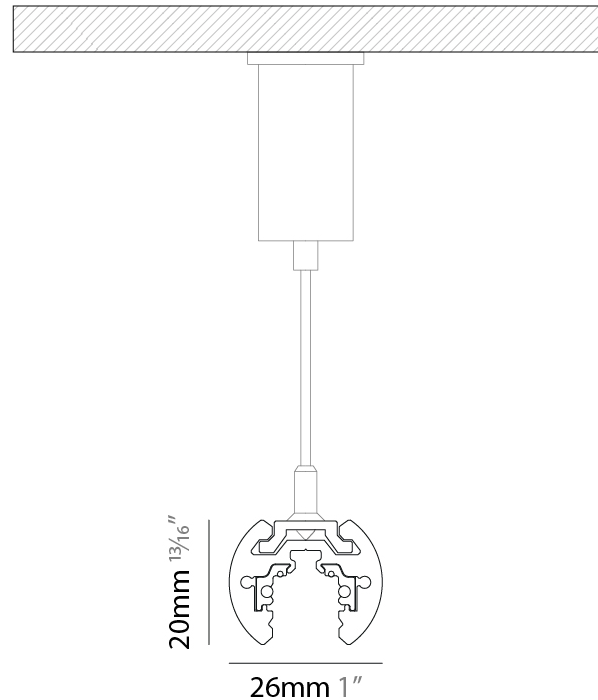

MINIMAL TRACK TRACK

A3MINTRK-SUS-RND-SYS

base number

1. To build a product code in our configurator select the specify button on the base model # product page
2. To build a manual product code on this datasheet choose from the options listed below in blue font and add the suffix to the base model #

GENERAL

Series: Minimal Track
Brand: Prolicht
Division: Architectural
Mounting Type: Track
Mounting Location: Ceiling
Subcategory: Modular Systems

PHYSICAL

Fixture Finish: SSR / BKV / CWI / CRY / HAB / UFT / ITA / RUA / FTG / MYG / LOD / PUS / FRO / FUP / KIA / POP / BLS / SPG / MEY / GOH / GUM / CHC / COM / ABZ / JAG / OBR / MOS / ROR
Fixture Material: Anodized Aluminum

ELECTRICAL

Lamp Type: LED (Zhaga Standard)
Dimming: 0-10V / DALI Dimming
Driver Included: No
Driver Location: Remote
Driver Type: Constant Voltage - Universal
Driver Class: Class 2
Input Voltage (V): 120 - 277
Output Voltage (V): 48

LED

Lamp Life (hrs): 50000

OPTICAL

RATINGS AND CERTIFICATIONS

Certified By: Certified for North American Standards
IP rating: IP20

PROJECT
TYPE
SPECIFIER
QUANTITY
DATE