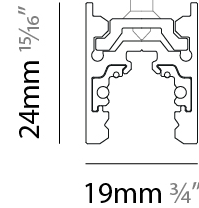

LED

Lamp Life (hrs): 50000

OPTICAL

RATINGS AND CERTIFICATIONS

Certified By: Certified for North American Standards
 IP rating: IP20

MINIMAL TRACK COLOR FINISH CHART

PROJECT
TYPE
SPECIFIER
QUANTITY
DATE

Fixture Finish